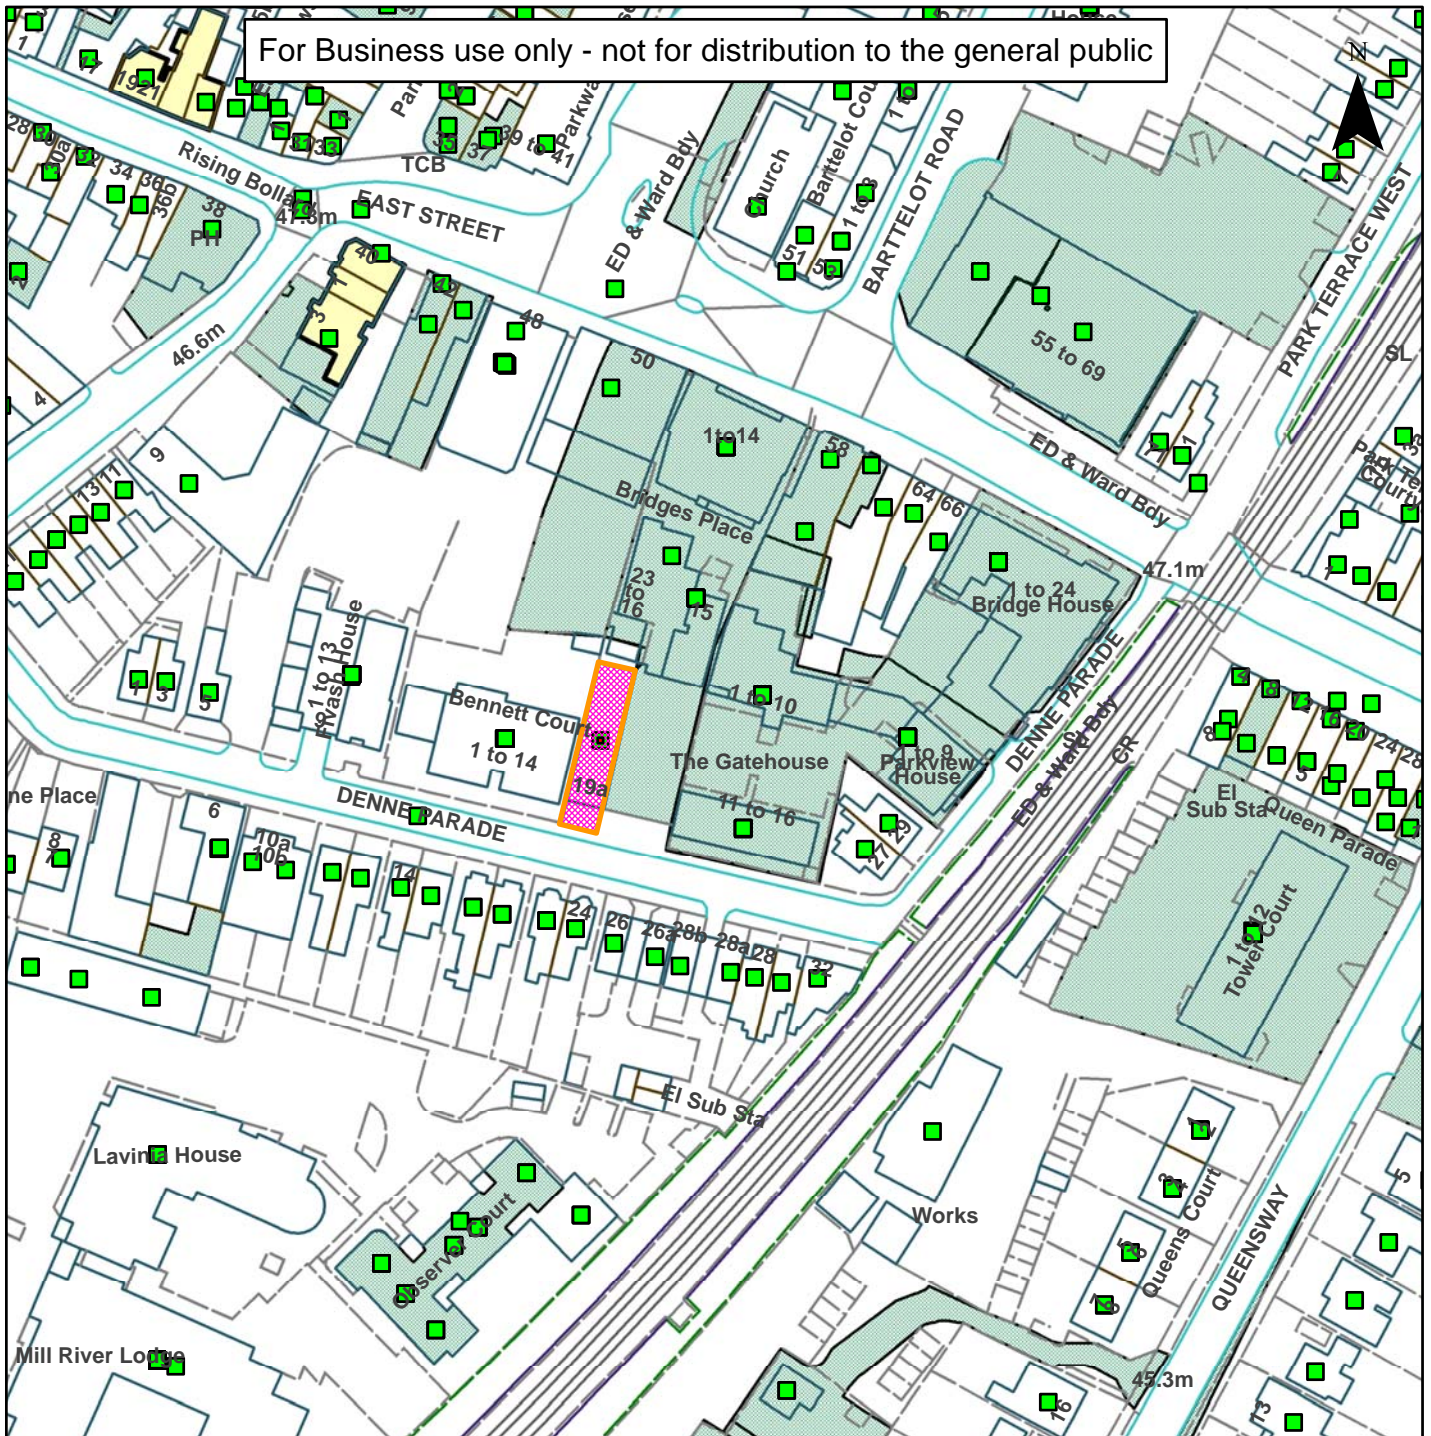

Not Set

For Business use only - not for distribution to the general public

Scale: 1:1,250

Reproduced from the Ordnance Survey map with permission of the Controller of Her Majesty's Stationery Office © Crown Copyright 2012.

Unauthorised reproduction infringes Crown Copyright and may lead to prosecution or civil proceedings.

Organisation	Horsham District Council
Department	
Comments	Not Set
Date	25/01/2018
MSA Number	100023865